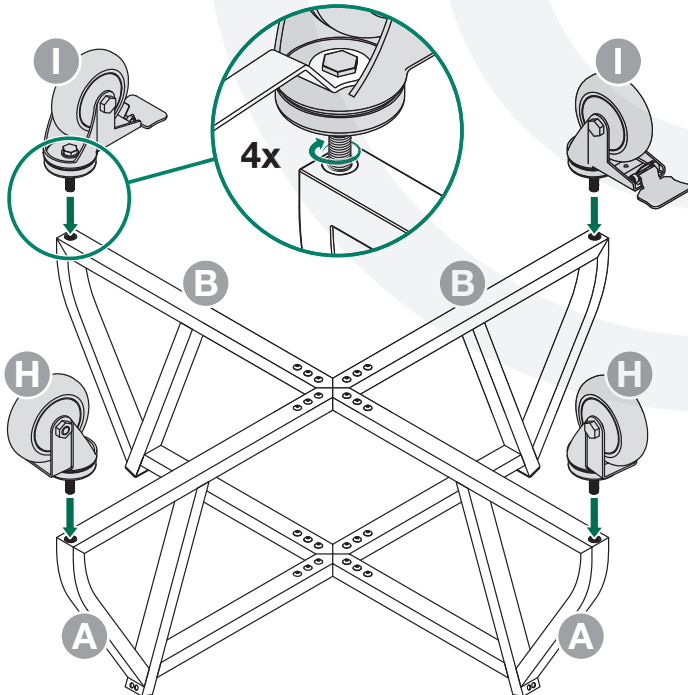

1

© COPYRIGHT BIG GREEN EGG INC.

2

© COPYRIGHT BIG GREEN EGG INC.

3

© COPYRIGHT BIG GREEN EGG INC.

4

© COPYRIGHT BIG GREEN EGG INC.