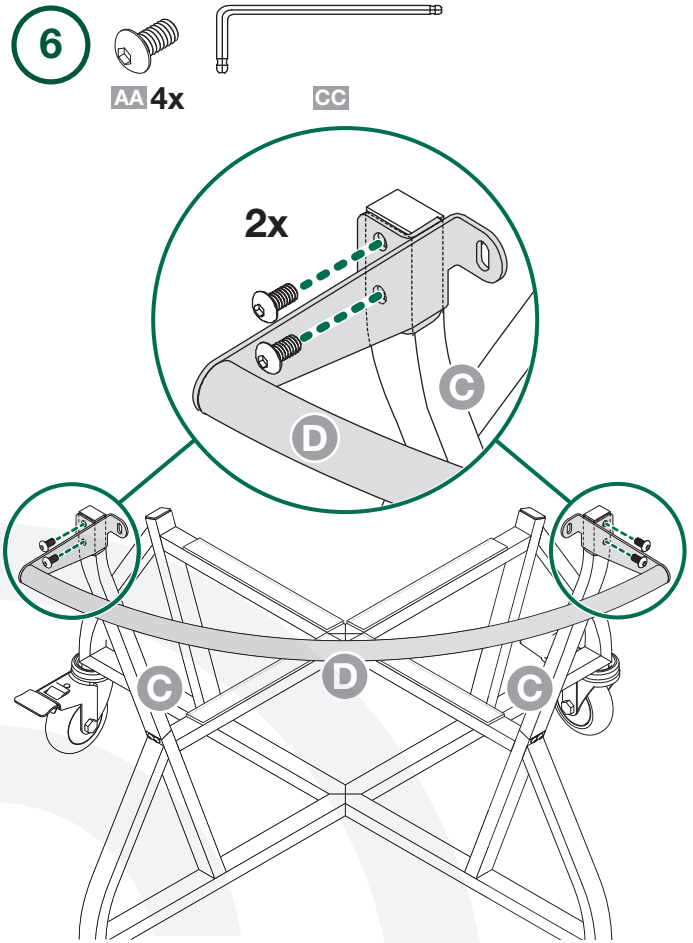

© COPYRIGHT BIG GREEN EGG INC.

6

© COPYRIGHT BIG GREEN EGG INC.

7