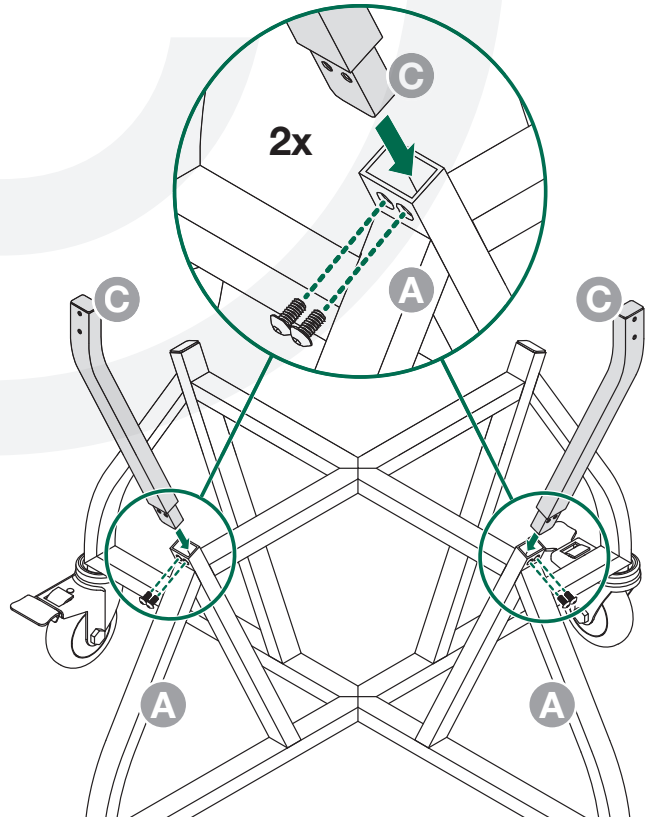

© COPYRIGHT BIG GREEN EGG INC.

4