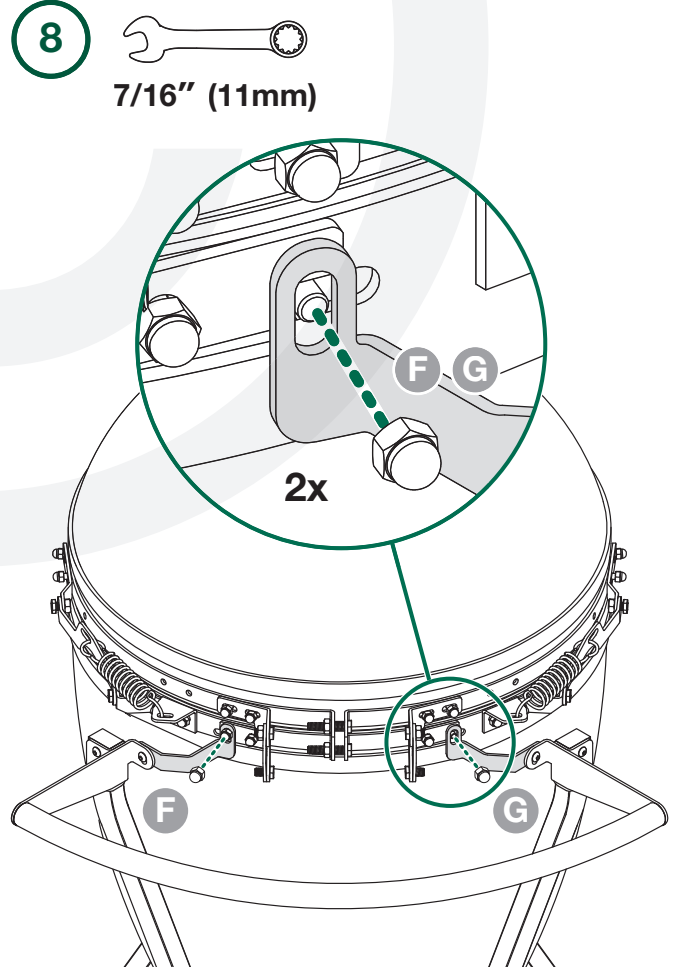

© COPYRIGHT BIG GREEN EGG INC.