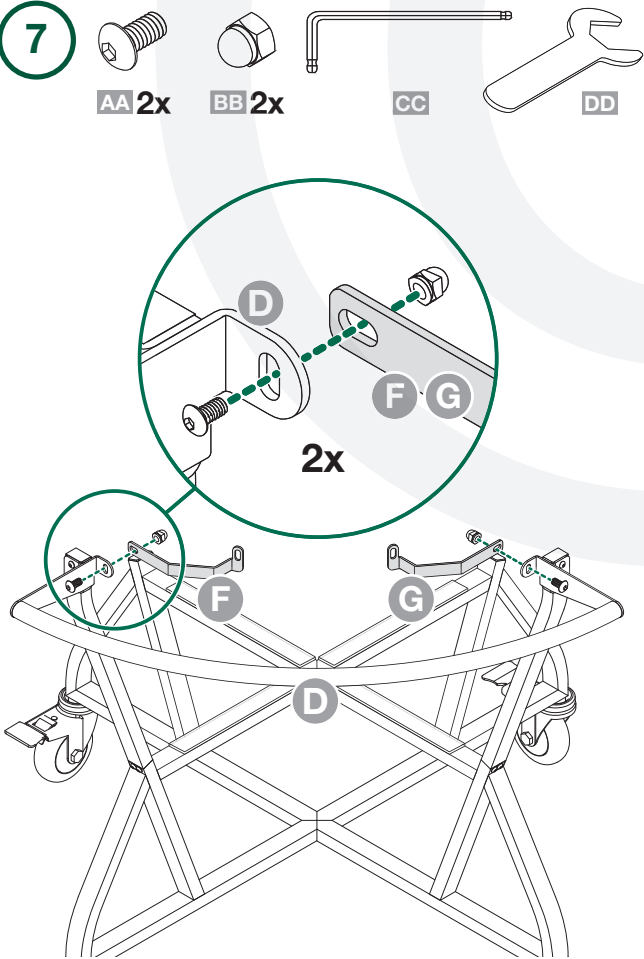

© COPYRIGHT BIG GREEN EGG INC.

8