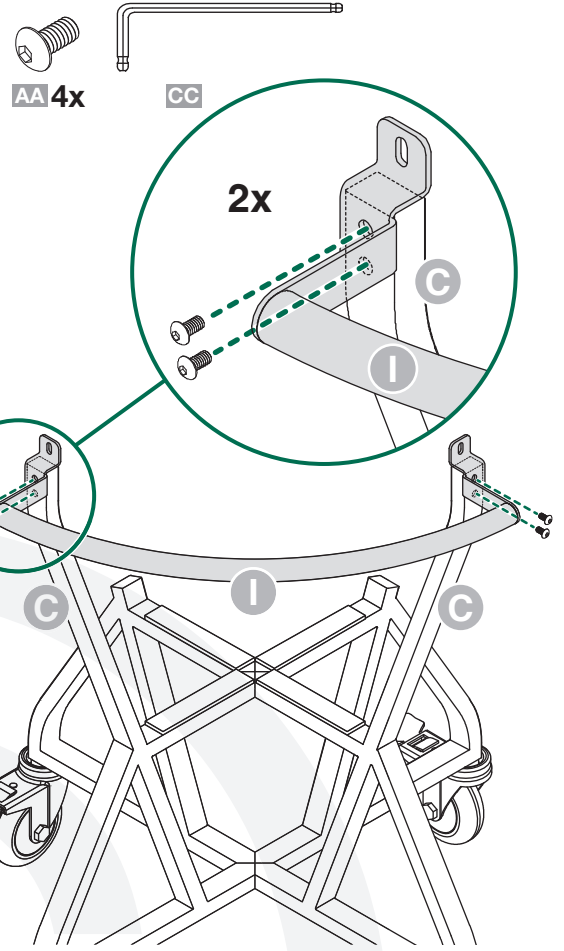

© COPYRIGHT BIG GREEN EGG INC.

7