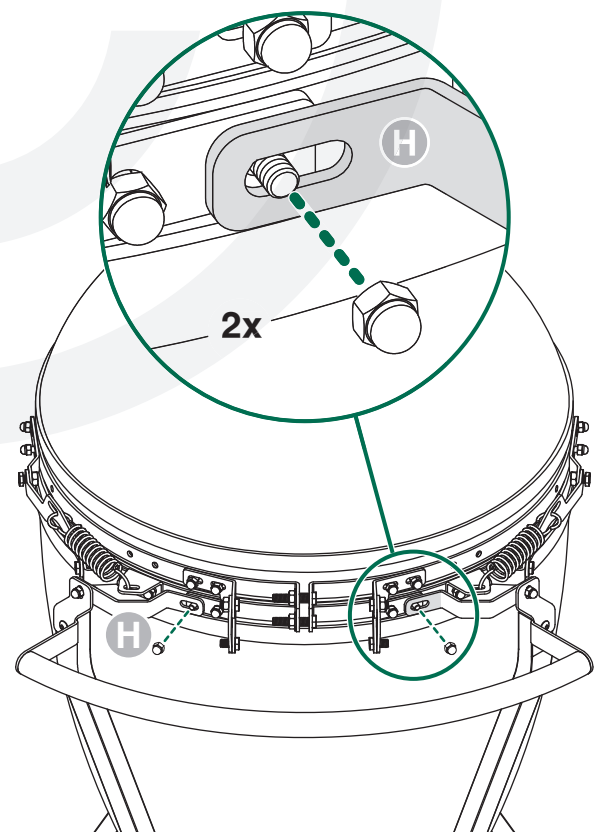

© COPYRIGHT BIG GREEN EGG INC.