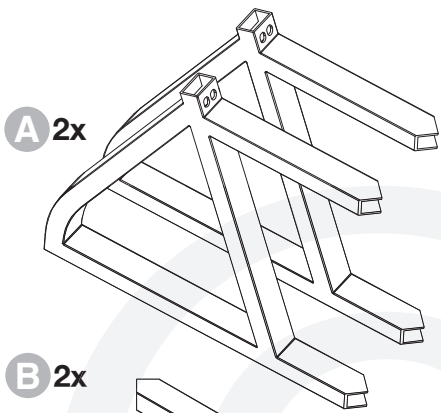

7/16"
(11mm)

[www.biggreenegg.com/
assembly-videos](http://www.biggreenegg.com/assembly-videos)

www.biggreenegg.com

www.biggreenegg.ca

www.biggreenegg.eu

www.biggreenegg.co.uk

www.biggreenegg.com.au

www.biggreenegg.co.nz

www.biggreeneggisrael.com

www.biggreenegg.com.mx

www.biggreenegg.co.za

CAUTION: SEE SAFETY NOTICE
www.biggreenegg.com/safetytips

AA 26x

BB 2x

CC 1x

DD 1x

EE 1x

A 2x

B 2x

J 4x