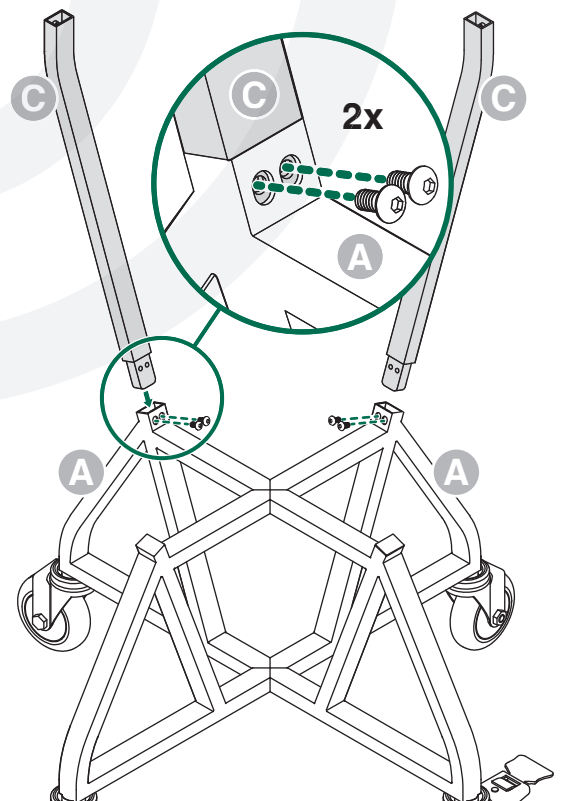

© COPYRIGHT BIG GREEN EGG INC.