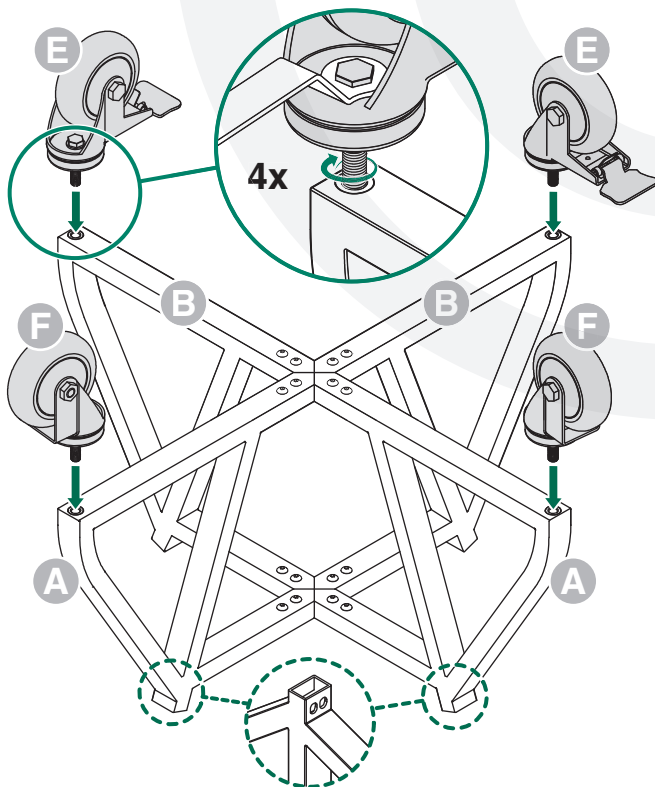

© COPYRIGHT BIG GREEN EGG INC.

4