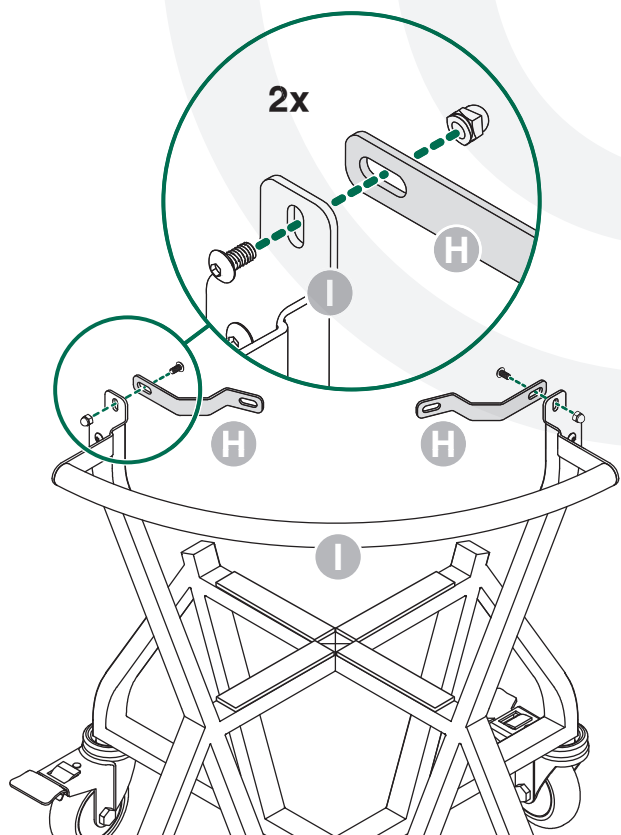

© COPYRIGHT BIG GREEN EGG INC.

8